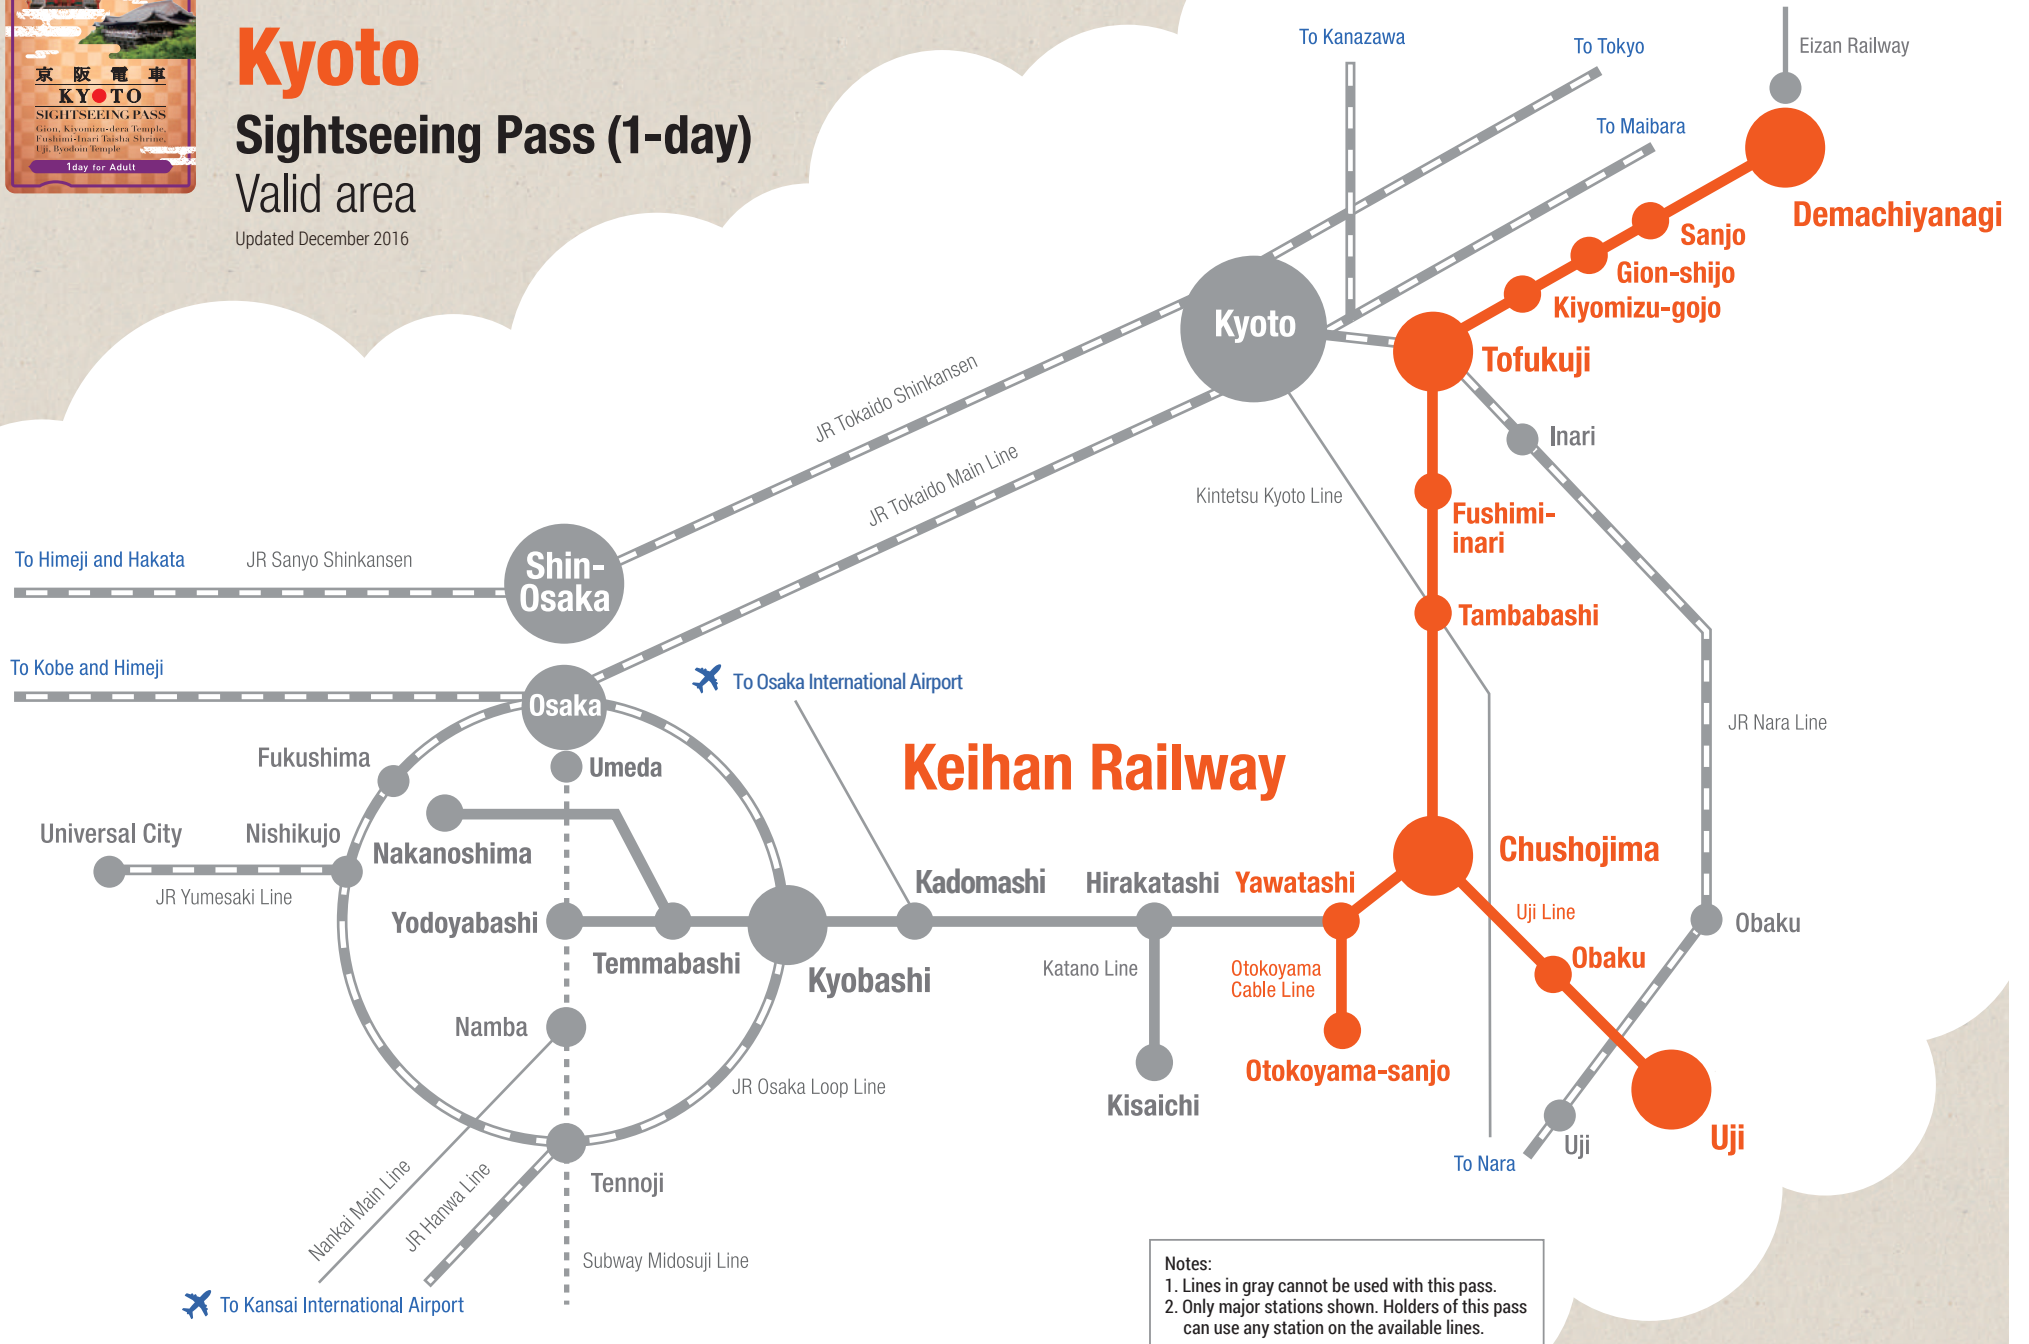

# Kyoto

## Sightseeing Pass (1-day)

### Valid area

Updated December 2016

Notes:  
 1. Lines in gray cannot be used with this pass.  
 2. Only major stations shown. Holders of this pass can use any station on the available lines.